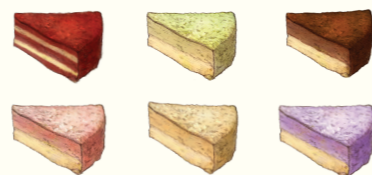

MAKE YOUR OWN

Combine 8 slices from our cheesecakes and make your unique own flavoured cake

WHOLE 7" :